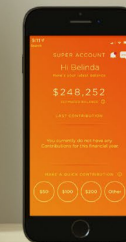

Keeping you informed

Dedicated webpage for all employees:

australiansuper.com/spglobal

Scan the S&P Global QR code

Your next steps

2. Compare AustralianSuper Select with your current super fund and decide if you wish to move across to AustralianSuper Select
Visit australiansuper.com/compare-us
Or scan the QR code