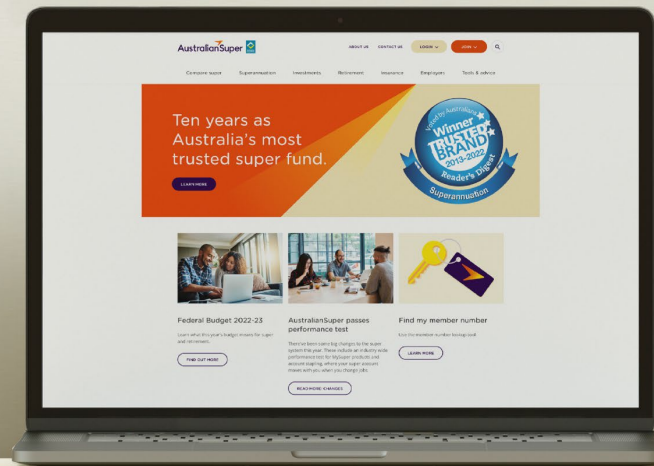

Keeping you informed

Dedicated webpage for all employees:

australiansuper.com/spglobal

Scan the S&P Global QR code

Your next steps

2. Compare AustralianSuper Select with your current super fund and decide if you wish to move across to AustralianSuper Select
Visit australiansuper.com/compare-us
Or scan the QR code